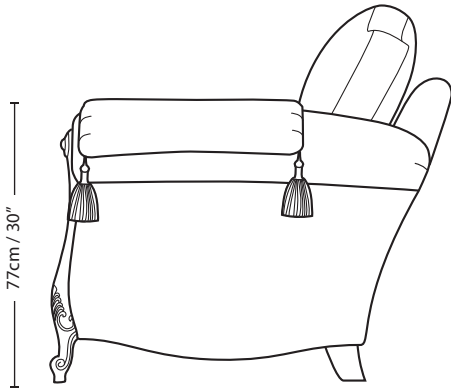

FLORENCE

CHAIR

—29cm / 11.5"—||— 54cm / 21" —||—29cm / 11.5"—||—

77cm / 30"

100cm / 40"

51cm / 20"

77cm / 30"

112cm / 44"

Overall Height	Overall Width	Overall Depth	Arm Height	Back Height of Frame	Seat Height	Arm Width	Inside Width Arm to Arm	Seat Depth to Cushions	Seat Depth no Cushions
100cm / 40"	112cm / 44"	99cm / 39"	77cm / 30"	77cm / 30"	51cm / 20"	29cm / 11.5"	54cm / 21"	58cm / 23"	74cm / 29"

Seating sizes vary to a great extent and particularly wherever there are soft cushions involved, this is magnified with front of seat to back cushion depths, whilst formal back cushions will vary with age and plumping. It is essential to note that scatter back cushion depths will adjust from which point you measure, overtime and with plumping, the accurate measurement does not exist as it will resize each and every time you enjoy its comfort.